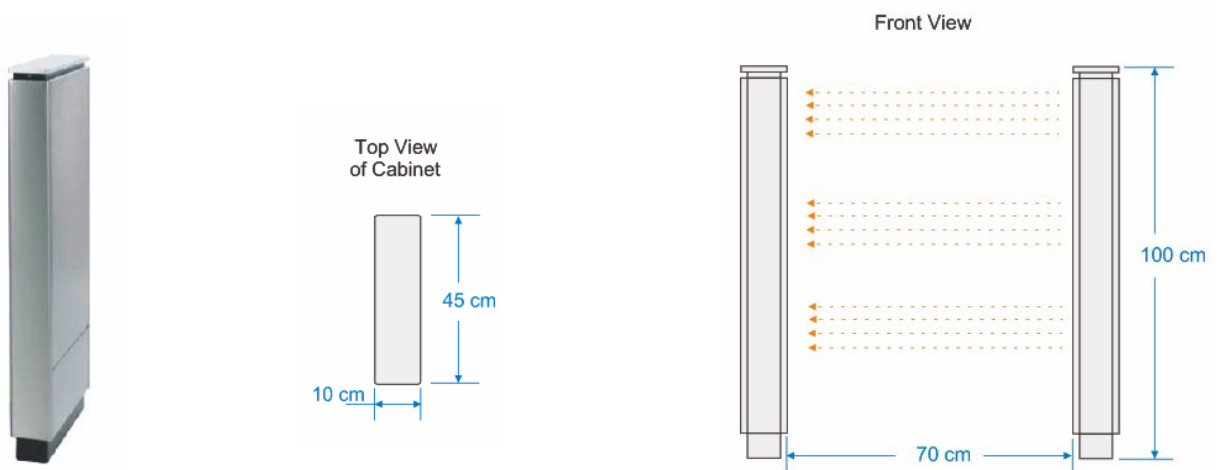

D
C
O
U
N
T
E
R

Counting People Bi-Direction

MODEL

PRODUCTS MODEL

PCM01D

PCS01M, PCS01ST

PCWL01

- TEL. 0814383666 Fax. 029611636
- www.denontech.com , Email : dollydev@gmail.com