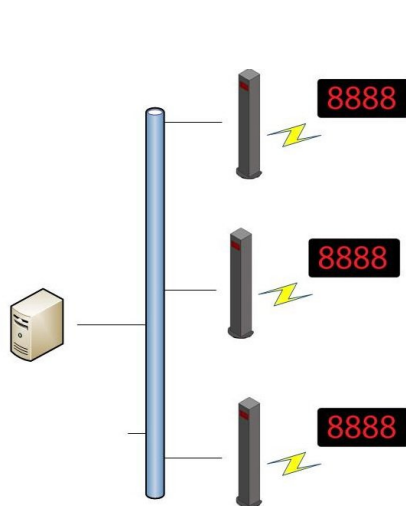

Counting People Bi-Direction Solution

■ Connection

■ Multi Gate