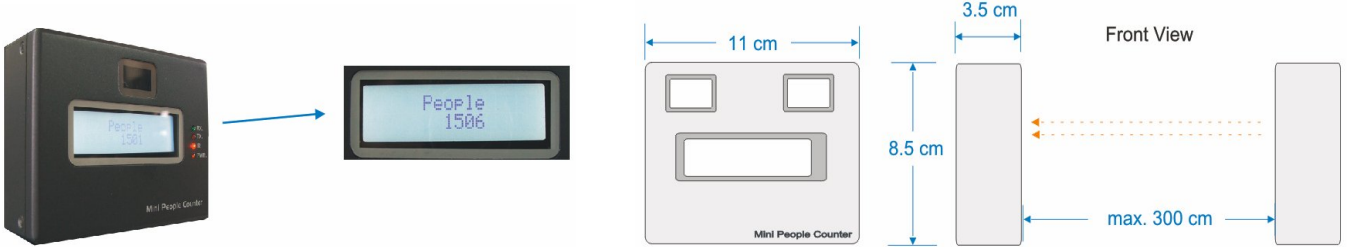

Counting People Bi-Direction

MODEL

PRODUCTS MODEL

PCM01D