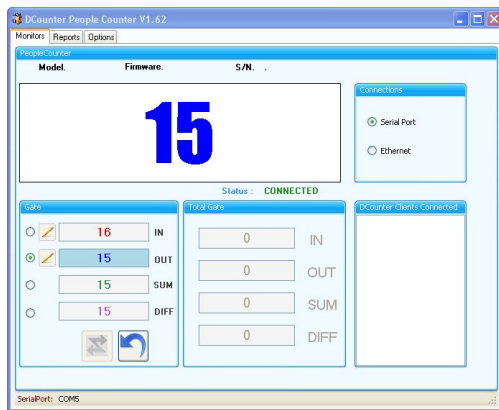

SERIAL PORT

■ Counter Monitors

■ Counter Report

■ Export To Microsoft Excel

The screenshot shows a report printing window with a table of counter data. The table has columns for 'Date/Time', 'In', 'Out', and 'Sum'.