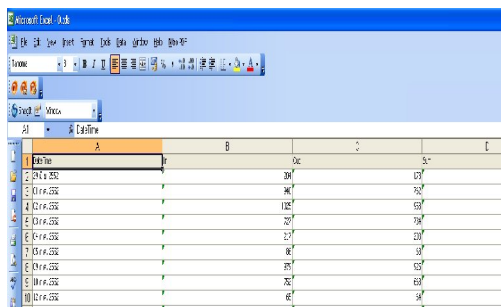

SERIAL PORT

■ Counter Monitors

■ Counter Report

■ Export To Microsoft Excel

The screenshot shows a report printing window with a table of counter data. The table has columns for 'Date/Time', 'In', 'Out', and 'Sum'.