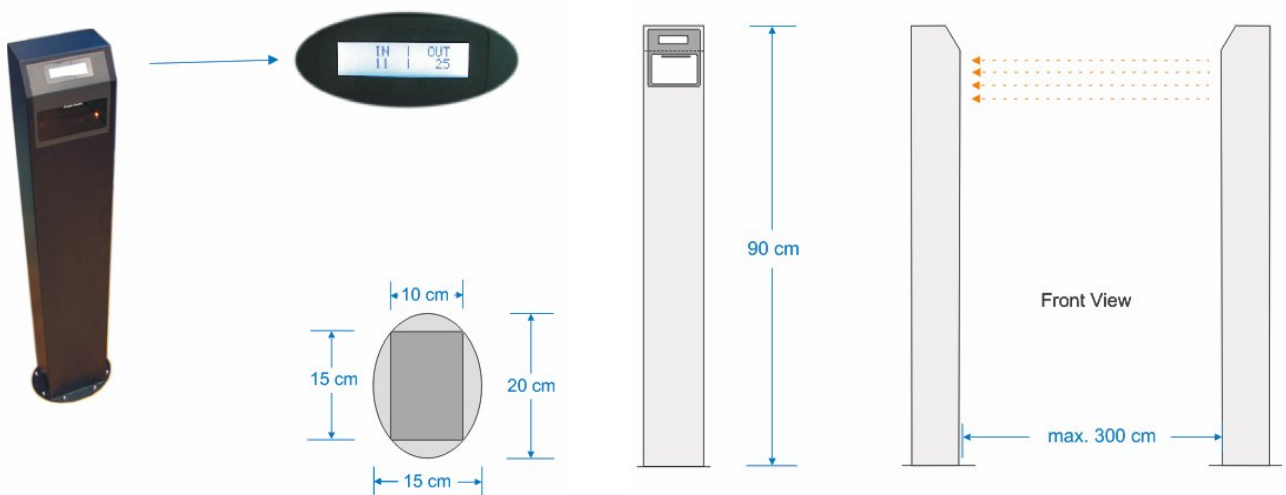

PCS01M, PCS01ST